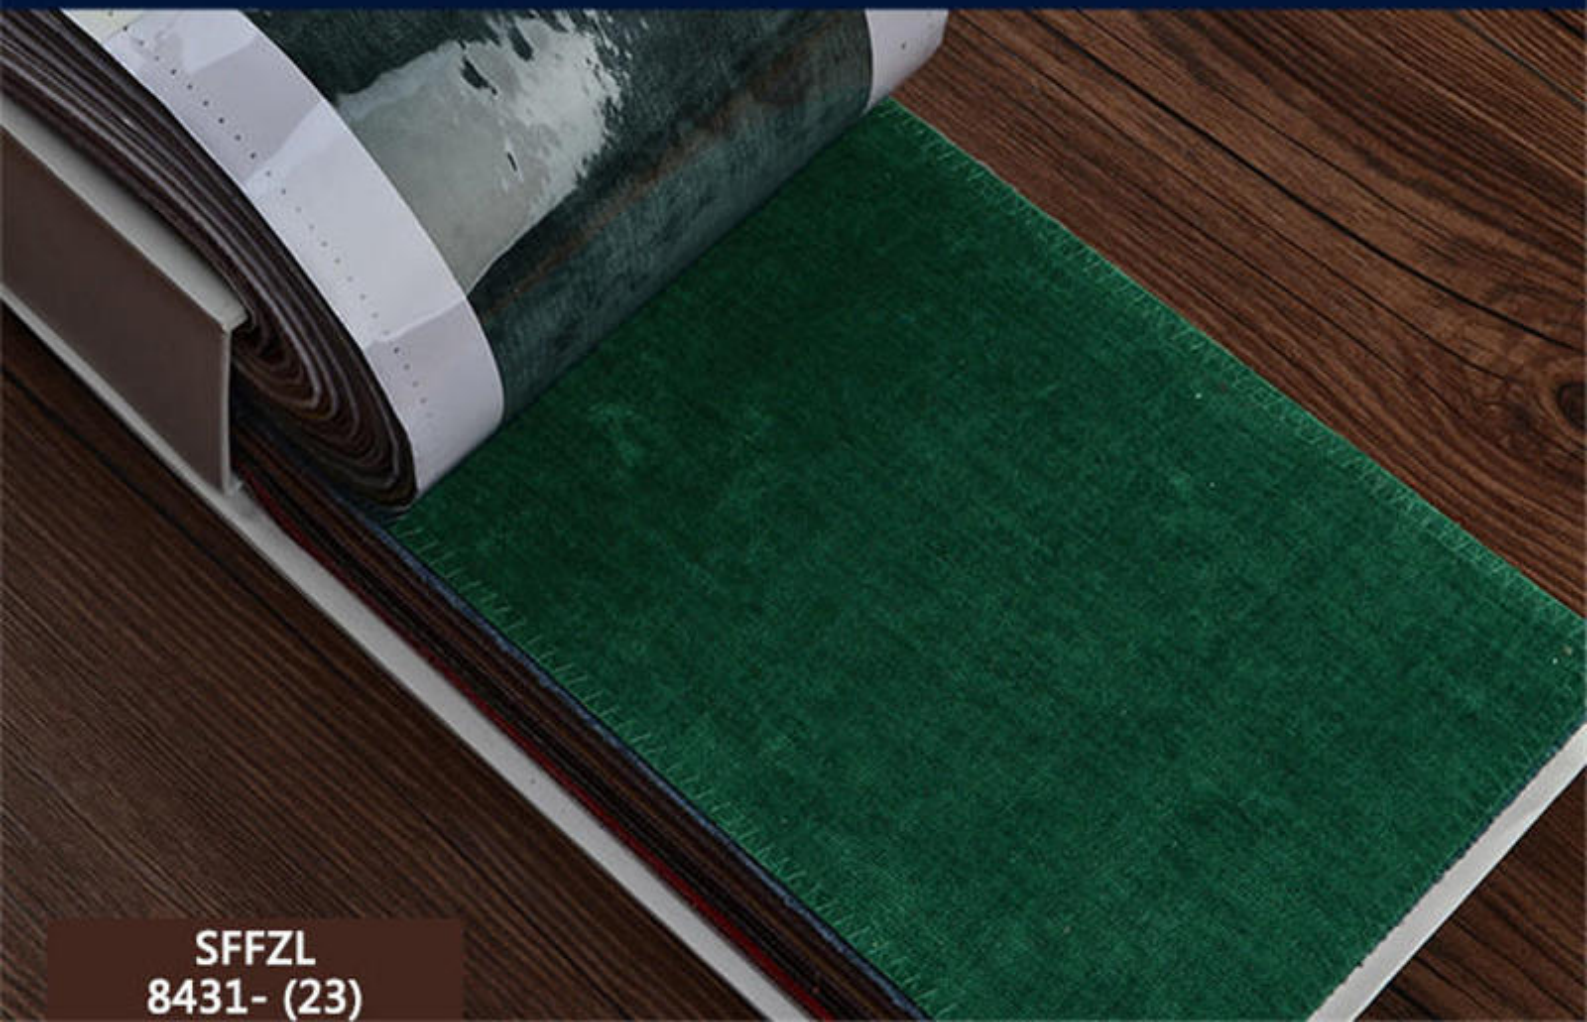

SFL

SFFZL
8431- (23)