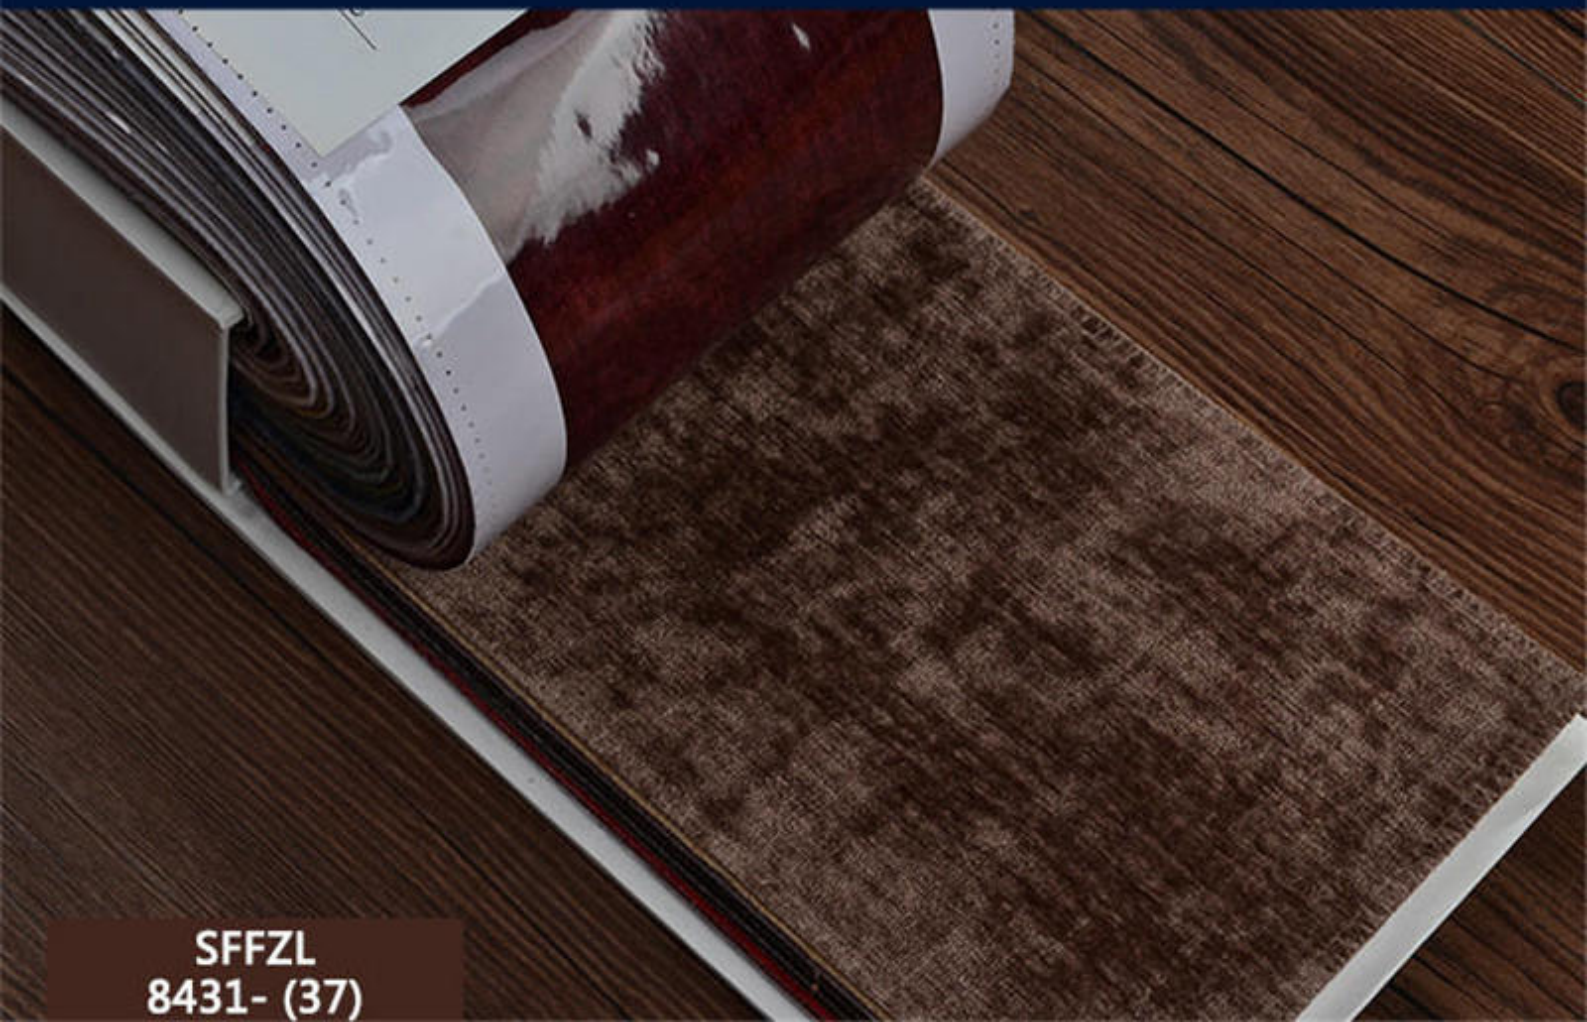

SFL

SFFZL
8431- (37)