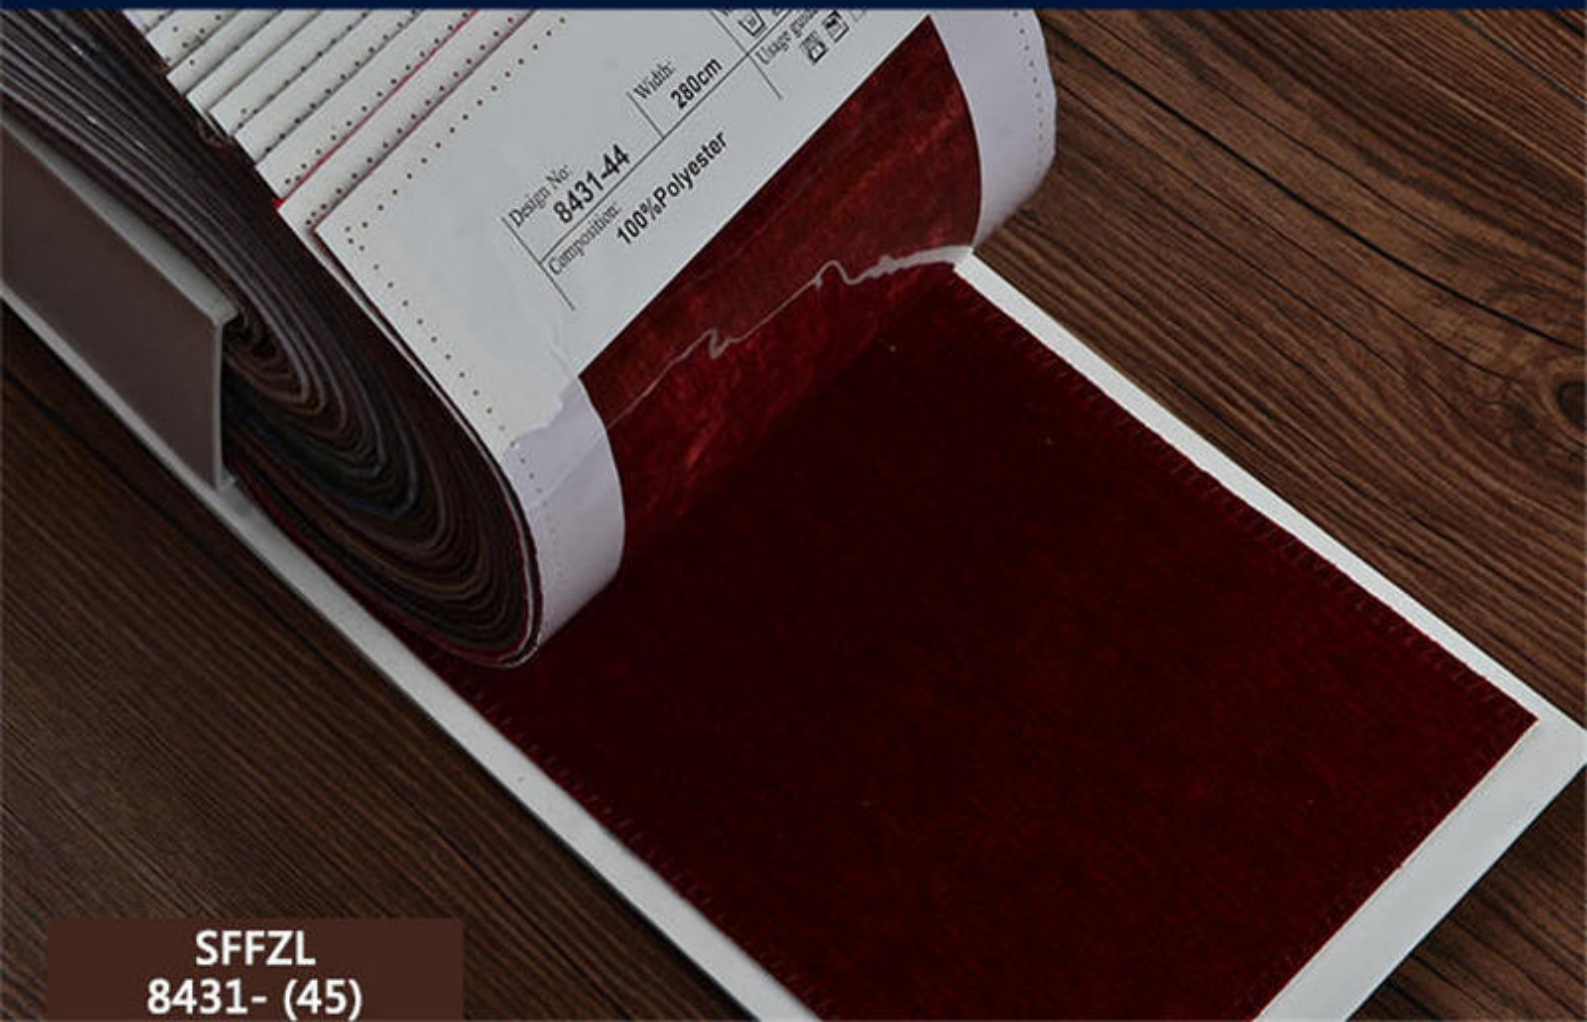

SFL

**SFFZL
8431- (45)**