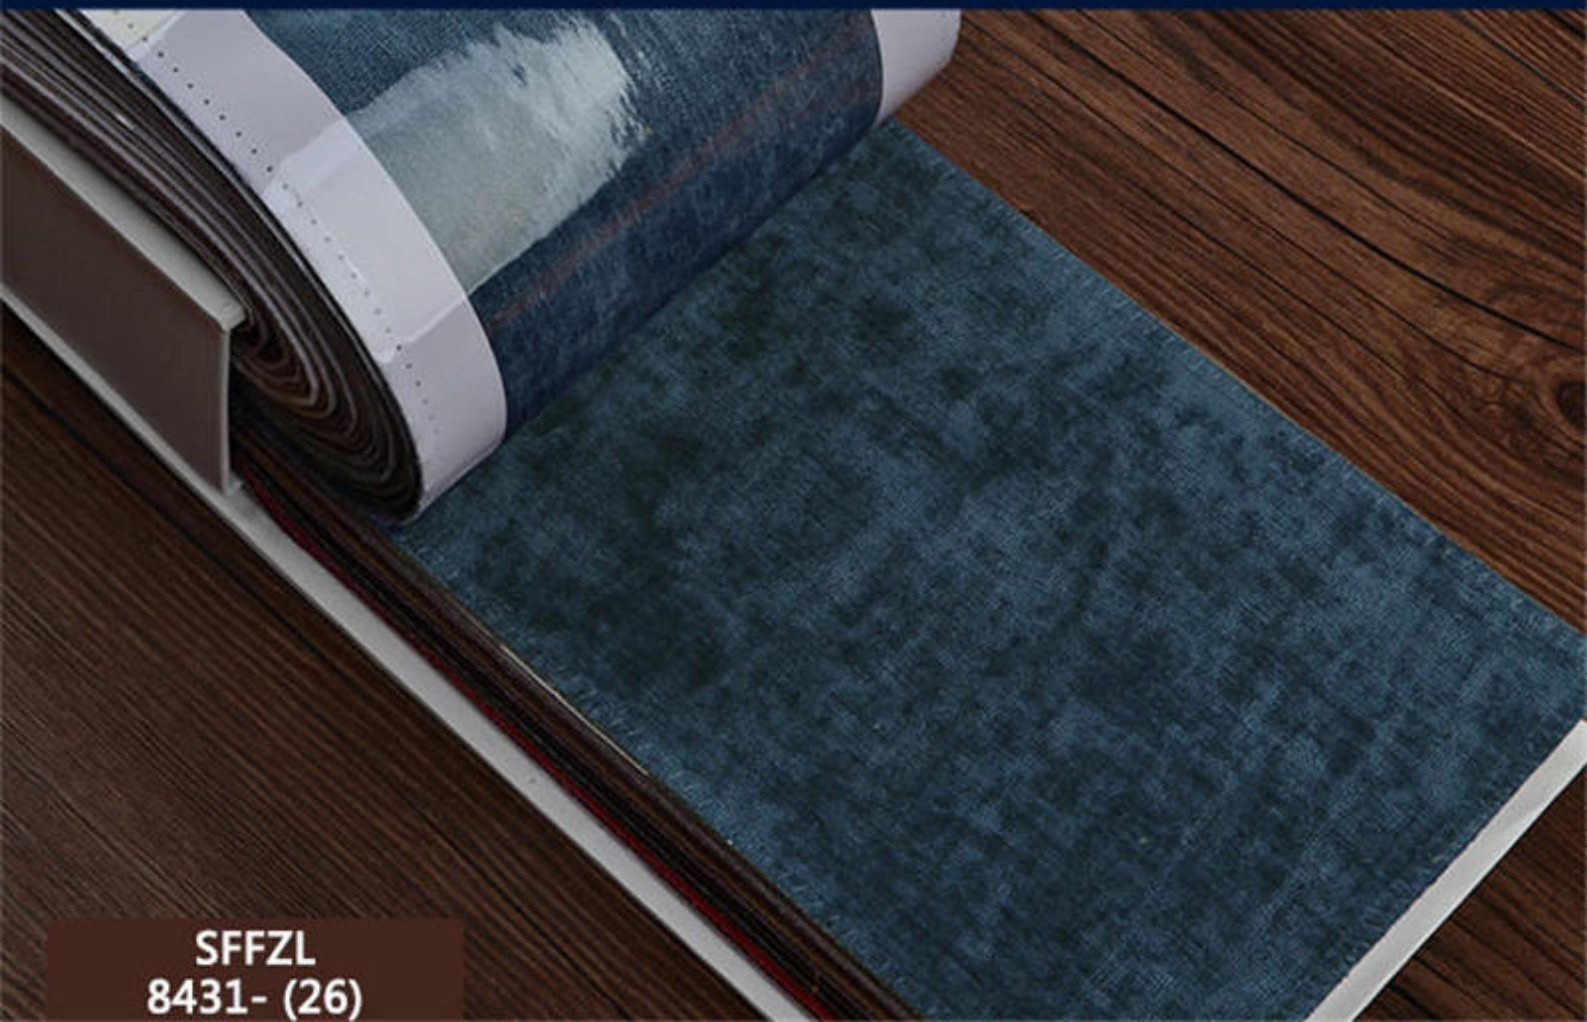

SFL

SFFZL
8431- (26)