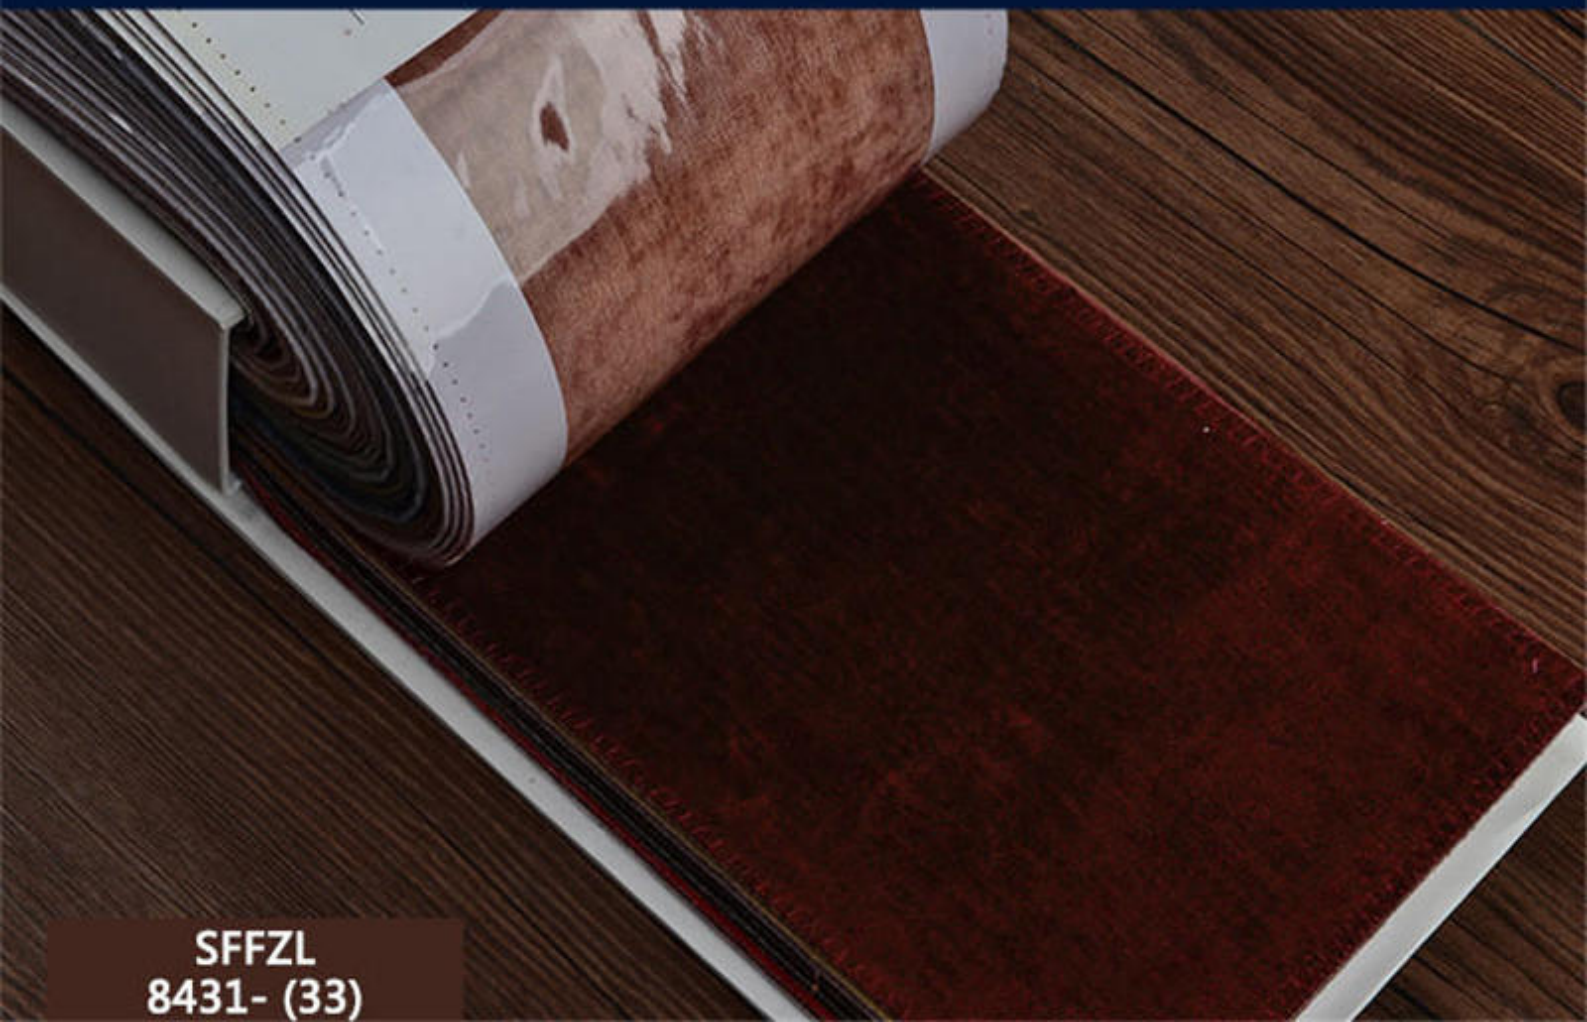

SFL

SFFZL
8431- (33)