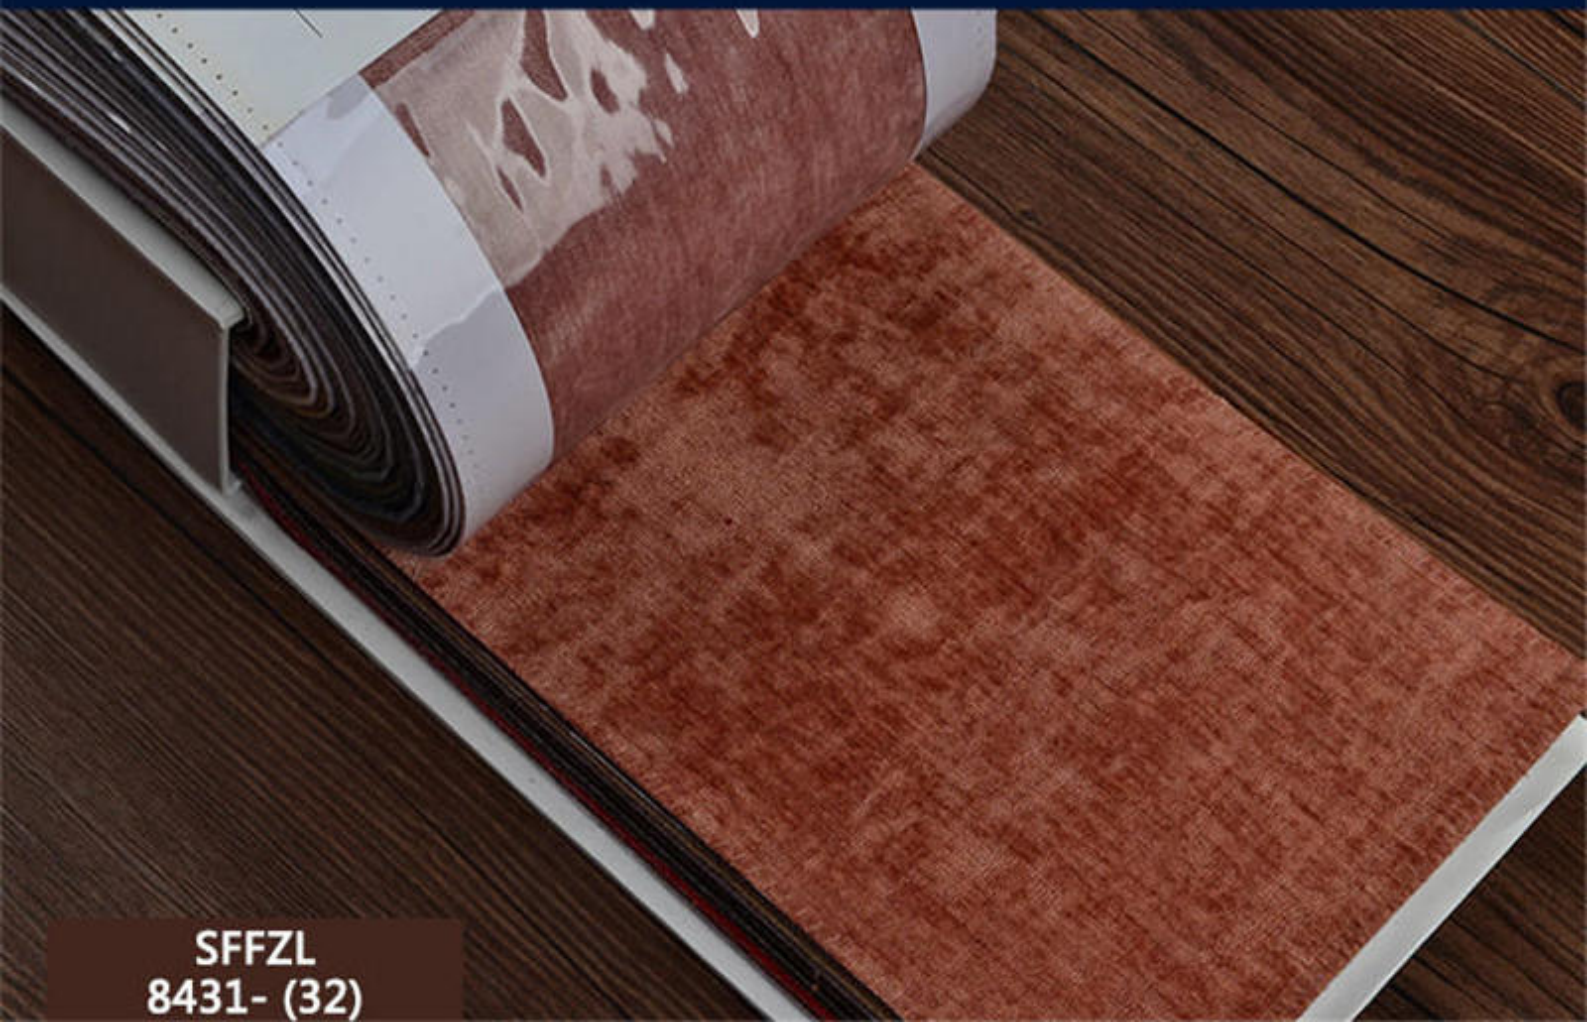

SFL

SFFZL
8431- (32)