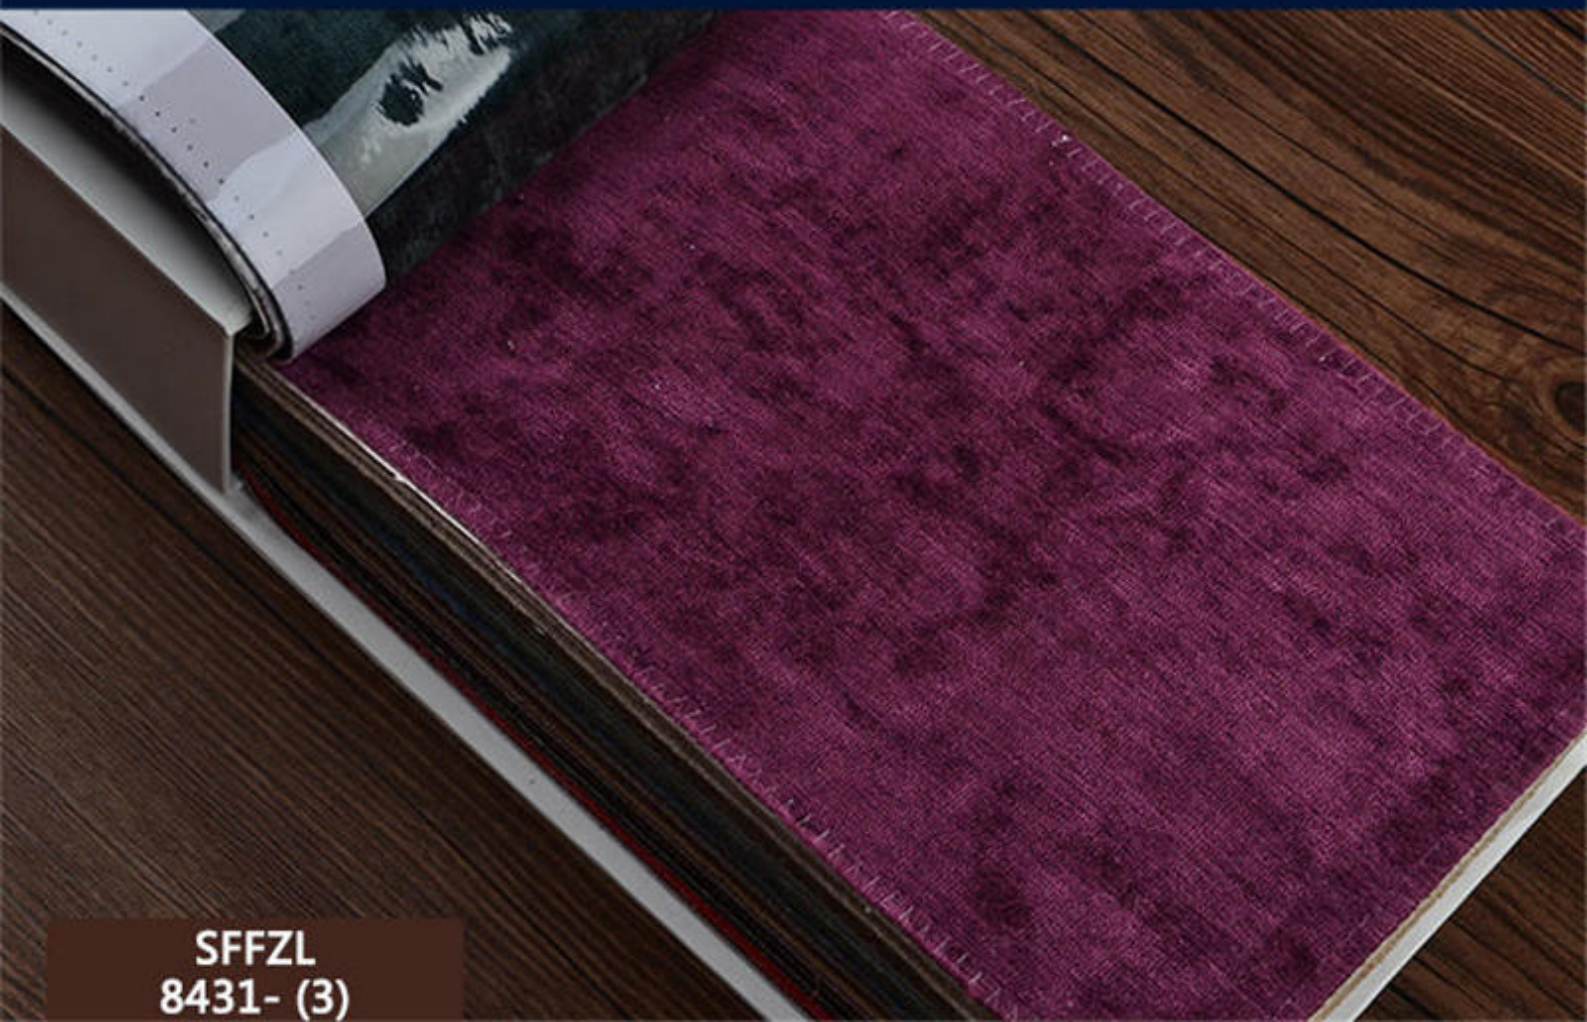

SFL

SFFZL
8431- (3)